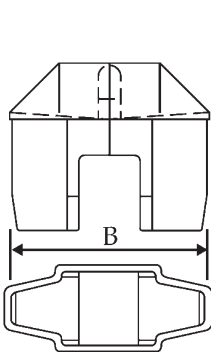

#### Georgian Grille Bar

Part Number	Package Quantity	Dimensions (mm)		Dimensions (in)	
		A	B	A	B
S-122	150 pcs x 12'8"	8.0	18.0	.315	.709
S-133	170 pcs x 12'8"	5.5	18.0	.217	.709
S-136	84 pcs x 12'8"	8.0	25.0	.315	.984

**S-516**  
End Plug Flat  
(For S-131 Bar)

**S-515**  
Cross Connector  
(For S-131 Bar)

**S-515-Y120**  
120° Y Connector  
(For S-131 Bar)

**S-515-T**  
T Connector  
(For S-131 Bar)

**S-519-1P**  
End Plug - 1 Prong  
(For S-121 Bar)

### S-511, S-510, S-532

Internal Cross Connectors for Grille

Part Number	Use With	Dimensions (in)		
		A	B	C
S-511	S-121	.175"	.610"	.140"
S-510	S-120	.435"	.905"	.140"
S-532	S-134	.740"	1.445"	.207"

### S-539-AB, S-512-AB, S-536-AB

Fishmouth Connector Sets

Part Number	Use With	Dimensions (in)			
		A	B	C	D
S-539-AB	S-133	.183"	.687"	1.000"	2.306"
S-512-AB	S-122	.283"	.686"	1.000"	2.306"
S-536-AB	S-136	.275"	.954"	1.250"	2.835"