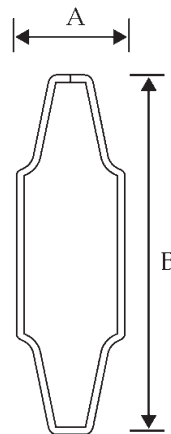

#### Grille Bar

S-120 also used as screen brace

Part Number	Package Quantity	Dimensions (in)	
		A	B
S-120	180 pcs x 13'6"	.230	.630
S-121	260 pcs x 13'6"	.230	.315
S-134	78 pcs x 13'6"	.230	1.000

#### Georgian Grille Bar

Part Number	Package Quantity	Dimensions (mm)		Dimensions (in)	
		A	B	A	B
S-122	150 pcs x 12'8"	8.0	18.0	.315	.709
S-133	170 pcs x 12'8"	5.5	18.0	.217	.709
S-136	84 pcs x 12'8"	8.0	25.0	.315	.984

### S-539-AB, S-512-AB, S-536-AB

Fishmouth Connector Sets

Part Number	Use With	Dimensions (in)			
		A	B	C	D
S-539-AB	S-133	.183"	.687"	1.000"	2.306"
S-512-AB	S-122	.283"	.686"	1.000"	2.306"
S-536-AB	S-136	.275"	.954"	1.250"	2.835"

### S-521, S-526, S-535

Base Connectors for Contour Grille

Part Number	Use With	Dimensions (in)	
		A	B
S-521	S-133	.147"	.850"
S-526	S-122	.197"	.850"
S-535	S-136	.197"	1.114"