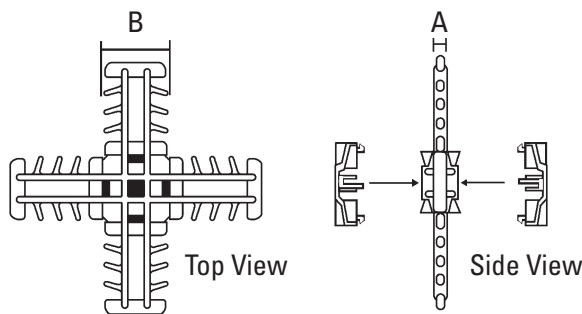

### S-511, S-510, S-532

Internal Cross Connectors for Grille

Part Number	Use With	Dimensions (in)		
		A	B	C
S-511	S-121	.175"	.610"	.140"
S-510	S-120	.435"	.905"	.140"
S-532	S-134	.740"	1.445"	.207"

### S-522, S-513, S-540

Saddle Clips for Contour Grille

Part Number	Use With	Dimensions (in)	
		A	B
S-522	S-133	.178"	.674"
S-513	S-122	.280"	.674"
S-540	S-136	.275"	.940"

### S-539-AB, S-512-AB, S-536-AB

Fishmouth Connector Sets

Part Number	Use With	Dimensions (in)			
		A	B	C	D
S-539-AB	S-133	.183"	.687"	1.000"	2.306"
S-512-AB	S-122	.283"	.686"	1.000"	2.306"
S-536-AB	S-136	.275"	.954"	1.250"	2.835"

### S-520, S-525, S-534

Cap-Over Connectors for Contour Grille

Part Number	Use With	Dimensions (in)	
		A	B
S-520	S-133	.183"	.687"
S-525	S-122	.283"	.687"
S-534	S-136	.275"	.962"