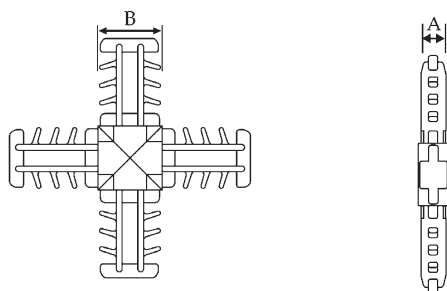

### S-511, S-510, S-532

Internal Cross Connectors for Grille

Part Number	Use With	Dimensions (in)		
		A	B	C
S-511	S-121	.175"	.610"	.140"
S-510	S-120	.435"	.905"	.140"
S-532	S-134	.740"	1.445"	.207"

### S-539-AB, S-512-AB, S-536-AB

Fishmouth Connector Sets

Part Number	Use With	Dimensions (in)			
		A	B	C	D
S-539-AB	S-133	.183"	.687"	1.000"	2.306"
S-512-AB	S-122	.283"	.686"	1.000"	2.306"
S-536-AB	S-136	.275"	.954"	1.250"	2.835"

### S-520, S-525, S-534

Cap-Over Connectors for Contour Grille

Part Number	Use With	Dimensions (in)	
		A	B
S-520	S-133	.183"	.687"
S-525	S-122	.283"	.687"
S-534	S-136	.275"	.962"

### S-521, S-526, S-535

Base Connectors for Contour Grille

Part Number	Use With	Dimensions (in)	
		A	B
S-521	S-133	.147"	.850"
S-526	S-122	.197"	.850"
S-535	S-136	.197"	1.114"