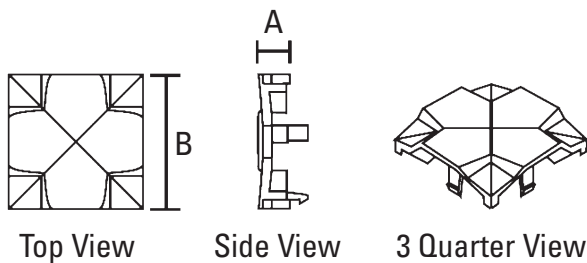

### S-511, S-510, S-532

Internal Cross Connectors for Grille

Part Number	Use With	Dimensions (in)		
		A	B	C
S-511	S-121	.175"	.610"	.140"
S-510	S-120	.435"	.905"	.140"
S-532	S-134	.740"	1.445"	.207"

### S-522, S-513, S-540

Saddle Clips for Contour Grille

Part Number	Use With	Dimensions (in)	
		A	B
S-522	S-133	.178"	.674"
S-513	S-122	.280"	.674"
S-540	S-136	.275"	.940"

### S-539-AB, S-512-AB, S-536-AB

Fishmouth Connector Sets

Part Number	Use With	Dimensions (in)			
		A	B	C	D
S-539-AB	S-133	.183"	.687"	1.000"	2.306"
S-512-AB	S-122	.283"	.686"	1.000"	2.306"
S-536-AB	S-136	.275"	.954"	1.250"	2.835"