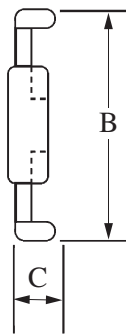

#### Georgian Grille Bar

Part Number	Package Quantity	Dimensions (mm)		Dimensions (in)	
		A	B	A	B
S-122	150 pcs x 12'8"	8.0	18.0	.315	.709
S-133	170 pcs x 12'8"	5.5	18.0	.217	.709
S-136	84 pcs x 12'8"	8.0	25.0	.315	.984

**S-516**  
End Plug Flat  
(For S-131 Bar)

**S-515**  
Cross Connector  
(For S-131 Bar)

**S-515-Y120**  
120° Y Connector  
(For S-131 Bar)

**S-515-T**  
T Connector  
(For S-131 Bar)

**S-519-1P**  
End Plug - 1 Prong  
(For S-121 Bar)

**S-519-BB**  
End Plug - 2 Prongs  
(For S-121 Bar)

### S-539-AB, S-512-AB, S-536-AB

Fishmouth Connector Sets

Part Number	Use With	Dimensions (in)			
		A	B	C	D
S-539-AB	S-133	.183"	.687"	1.000"	2.306"
S-512-AB	S-122	.283"	.686"	1.000"	2.306"
S-536-AB	S-136	.275"	.954"	1.250"	2.835"