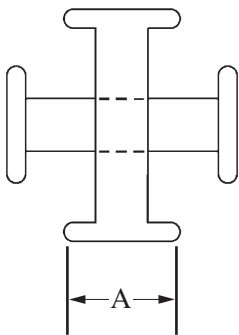

#### Georgian Grille Bar

Part Number	Package Quantity	Dimensions (mm)		Dimensions (in)	
		A	B	A	B
S-122	150 pcs x 12'8"	8.0	18.0	.315	.709
S-133	170 pcs x 12'8"	5.5	18.0	.217	.709
S-136	84 pcs x 12'8"	8.0	25.0	.315	.984

**S-516**  
End Plug Flat  
(For S-131 Bar)

**S-515**  
Cross Connector  
(For S-131 Bar)

**S-515-Y120**  
120° Y Connector  
(For S-131 Bar)

**S-515-T**  
T Connector  
(For S-131 Bar)

**S-519-1P**  
End Plug - 1 Prong  
(For S-121 Bar)

**S-519-BB**  
End Plug - 2 Prongs  
(For S-121 Bar)

### S-539-AB, S-512-AB, S-536-AB

Fishmouth Connector Sets

Part Number	Use With	Dimensions (in)			
		A	B	C	D
S-539-AB	S-133	.183"	.687"	1.000"	2.306"
S-512-AB	S-122	.283"	.686"	1.000"	2.306"
S-536-AB	S-136	.275"	.954"	1.250"	2.835"