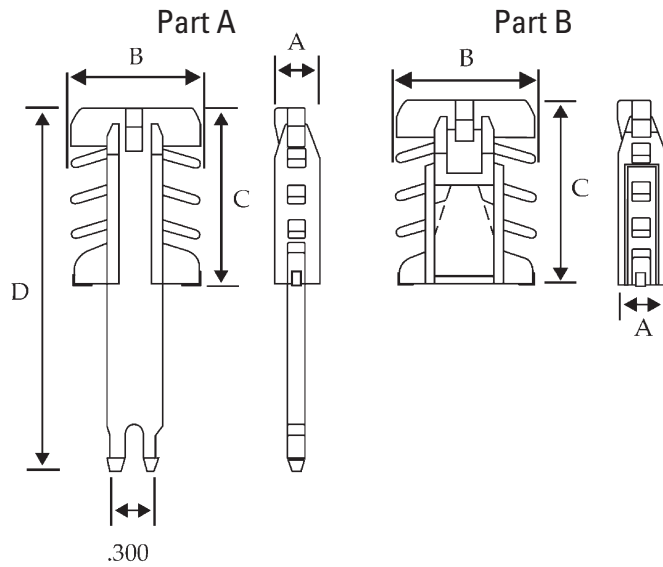

#### Georgian Grille Bar

Part Number	Package Quantity	Dimensions (mm)		Dimensions (in)	
		A	B	A	B
S-122	150 pcs x 12'8"	8.0	18.0	.315	.709
S-133	170 pcs x 12'8"	5.5	18.0	.217	.709
S-136	84 pcs x 12'8"	8.0	25.0	.315	.984

### S-511, S-510, S-532

Internal Cross Connectors for Grille

Part Number	Use With	Dimensions (in)		
		A	B	C
S-511	S-121	.175"	.610"	.140"
S-510	S-120	.435"	.905"	.140"
S-532	S-134	.740"	1.445"	.207"

### S-522, S-513, S-540

Saddle Clips for Contour Grille

Part Number	Use With	Dimensions (in)	
		A	B
S-522	S-133	.178"	.674"
S-513	S-122	.280"	.674"
S-540	S-136	.275"	.940"

### S-539-AB, S-512-AB, S-536-AB

Fishmouth Connector Sets

Part Number	Use With	Dimensions (in)			
		A	B	C	D
S-539-AB	S-133	.183"	.687"	1.000"	2.306"
S-512-AB	S-122	.283"	.686"	1.000"	2.306"
S-536-AB	S-136	.275"	.954"	1.250"	2.835"