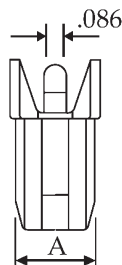

S-522, S-513, S-540

Saddle Clips for Contour Grille

Part Number	Use With	Dimensions (in)	
		A	B
S-522	S-133	.178"	.674"
S-513	S-122	.280"	.674"
S-540	S-136	.275"	.940"