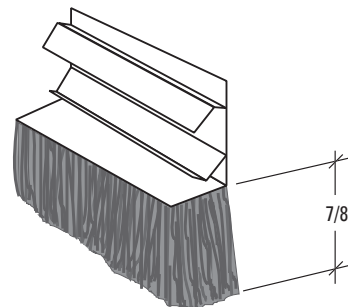

Deluxe Fur Pile Bug Strips

S-611

Deluxe Bug Strip
Available in White Extrusion
with Grey Pile
(84" Length)

S-612

Deluxe Bug Strip
Available in Black
(84" Length)

S-619

Deluxe Bug Strip
Available in White
(84" Length)