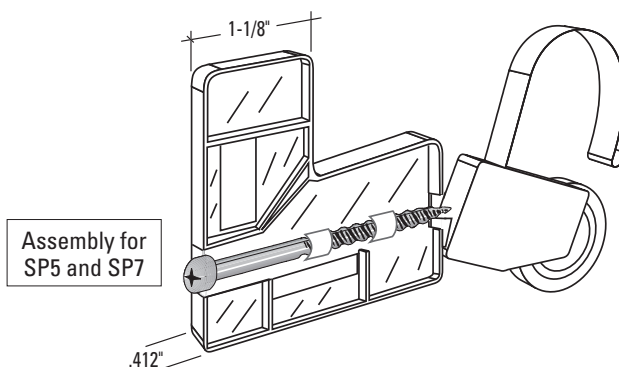

Assembly for SP5 and SP7

SP5 & SP7

Corner & Roller Sets (Bulk)

- S-616 - Steel Wheel
- S-620 - Solid Nylon Wheel
- S-620D - Nylon Ball Bearing Wheel
- S-618 - Corner Only with Adj. Screw

Roller Assemblies Only (Bulk)

- Fits both S-617 & S-618 corners
- S-614 - Steel Wheel
- S-615 - Solid Nylon Wheel
- S-615D - Nylon Ball Bearing Wheel