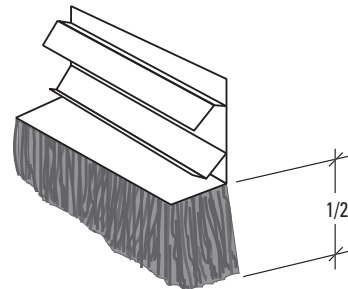

Latch Strike

Keeper and Screws

Keeper and Screws Only
S-608 - 5/8" (for SP6 Doors)
S-608-438 - 7/16" (for SP5 Doors)

S-601

Replacement Lock Set for SP7
Includes Exterior Pull, Interior
Locking Handle Keeper and
Screws - Specify Color -
Black or White

Deluxe Fur Pile Bug Strips

S-611

Deluxe Bug Strip
Available in White Extrusion
with Grey Pile
(84" Length)

S-612

Deluxe Bug Strip
Available in Black
(84" Length)

S-619

Deluxe Bug Strip
Available in White
(84" Length)