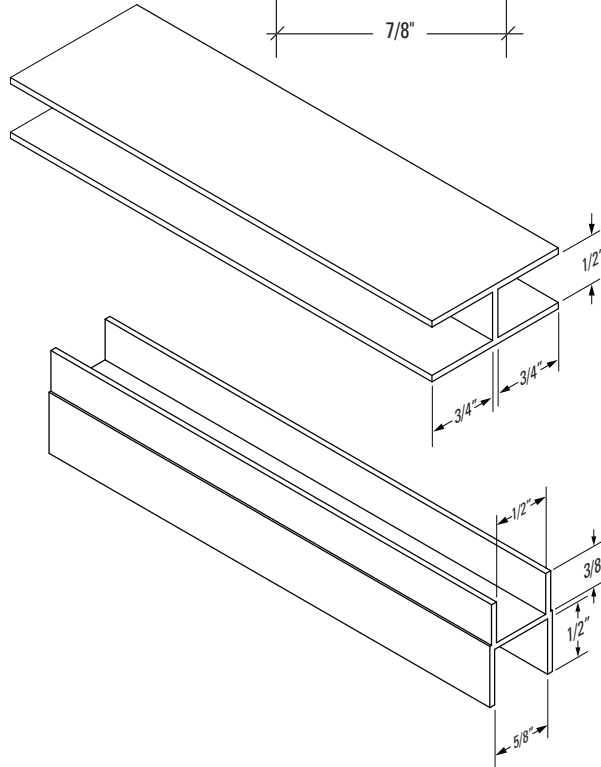

S-176

Jamb Track, Aluminum
Available in White
and Mill Finish,
14 ft Stock Length

S-177

Header Track, Aluminum
Available in White
and Mill Finish,
12 ft Stock Length

S-178

Aluminum Sill Track
Available in Mill Finish,
12 ft Stock Length

S-179

Header Track, White Vinyl
12 ft Stock Length

S-180

Jamb Track, White Vinyl
14 ft Stock Length

S-181

Meeting Rail/Joiner, White Vinyl
8 ft Stock Length

S-182

Meeting Rail/Joiner, Aluminum
Available in White & Mill Finish
13'4" Stock Length

SP5

Slimline Screen Frame

STOCK LENGTH

13-1/2 feet
12-1/2 feet

*Uses S-618 Corner

SP6

Heavy Duty Screen Frame

STOCK LENGTH

13-1/2 feet
12-1/2 feet

*Uses S-617 Corner

SP7

Slimline Screen Frame

STOCK LENGTH

13-1/2 feet

*Uses S-618 Corner

S-600P5 or S-600P6