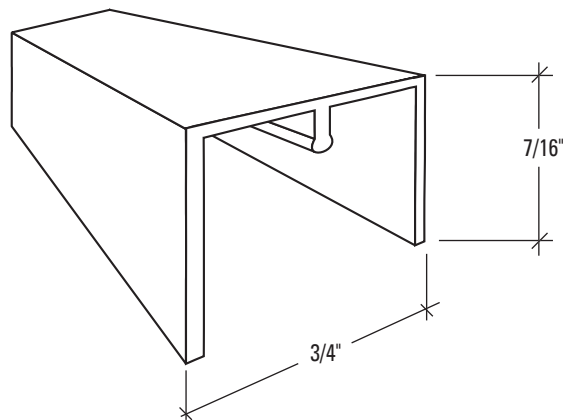

S-176

Jamb Track, Aluminum
Available in White
and Mill Finish,
14 ft Stock Length

S-177

Header Track, Aluminum
Available in White
and Mill Finish,
12 ft Stock Length

S-178

Aluminum Sill Track
Available in Mill Finish,
12 ft Stock Length

S-179

Header Track, White Vinyl
12 ft Stock Length

S-180

Jamb Track, White Vinyl
14 ft Stock Length

S-181

Meeting Rail/Joiner, White Vinyl
8 ft Stock Length

S-182

Meeting Rail/Joiner, Aluminum
Available in White & Mill Finish
13'4" Stock Length

SP5

Slimline Screen Frame

STOCK LENGTH

13-1/2 feet
12-1/2 feet

*Uses S-618 Corner

SP6

Heavy Duty Screen Frame

STOCK LENGTH

13-1/2 feet
12-1/2 feet

*Uses S-617 Corner

SP7

Slimline Screen Frame

STOCK LENGTH

13-1/2 feet

*Uses S-618 Corner

S-600P5 or S-600P6