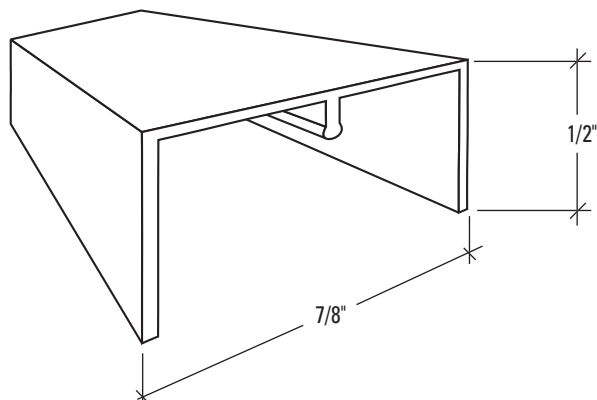

S-176

Jamb Track, Aluminum
Available in White
and Mill Finish,
14 ft Stock Length

S-177

Header Track, Aluminum
Available in White
and Mill Finish,
12 ft Stock Length

S-178

Aluminum Sill Track
Available in Mill Finish,
12 ft Stock Length

S-179

Header Track, White Vinyl
12 ft Stock Length

S-180

Jamb Track, White Vinyl
14 ft Stock Length

S-181

Meeting Rail/Joiner, White Vinyl
8 ft Stock Length

S-182

Meeting Rail/Joiner, Aluminum
Available in White & Mill Finish
13'4" Stock Length

SP5

Slimline Screen Frame

STOCK LENGTH

13-1/2 feet
12-1/2 feet

*Uses S-618 Corner

SP6

Heavy Duty Screen Frame

STOCK LENGTH

13-1/2 feet
12-1/2 feet

*Uses S-617 Corner

SP7

Slimline Screen Frame

STOCK LENGTH

13-1/2 feet

*Uses S-618 Corner

S-600P5 or S-600P6