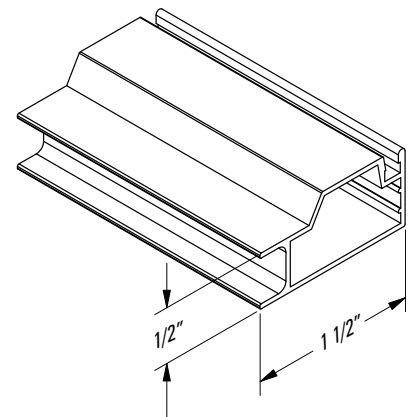

S-179

Header Track, White Vinyl
12 ft Stock Length

S-180

Jamb Track, White Vinyl
14 ft Stock Length

S-181

Meeting Rail/Joiner, White Vinyl
8 ft Stock Length

S-182

Meeting Rail/Joiner, Aluminum
Available in White & Mill Finish
13'4" Stock Length

SP5

Slimline Screen Frame

STOCK LENGTH

13-1/2 feet
12-1/2 feet

*Uses S-618 Corner

SP6

Heavy Duty Screen Frame

STOCK LENGTH

13-1/2 feet
12-1/2 feet

*Uses S-617 Corner

SP7

Slimline Screen Frame

STOCK LENGTH

13-1/2 feet

*Uses S-618 Corner

S-600P5 or S-600P6