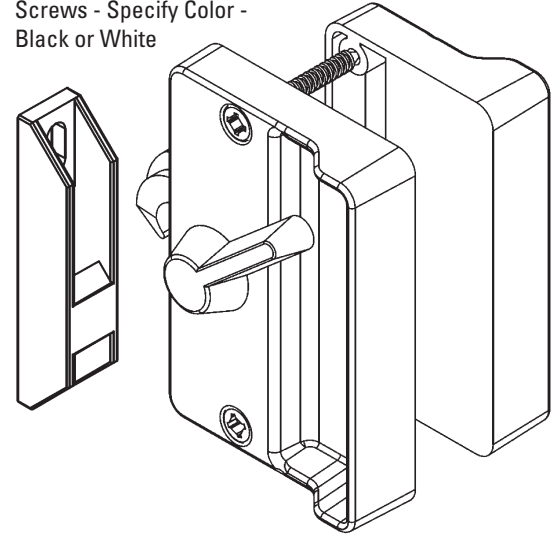

Replacement Lock Sets
Includes Exterior Pull, Interior
Locking Handle with Slide and
Strike, Keeper and Screws
S-600-P5 - SP5 Doors
S-600-P6 - SP6 Doors

Specify Colour - Black or White
Specify Keeper - 5/8" or 7/16"

Latch Strike

Keeper and Screws

Keeper and Screws Only
S-608 - 5/8" (for SP6 Doors)
S-608-438 - 7/16" (for SP5 Doors)

S-601

Replacement Lock Set for SP7
Includes Exterior Pull, Interior
Locking Handle Keeper and
Screws - Specify Color -
Black or White

Deluxe Fur Pile Bug Strips

S-611

Deluxe Bug Strip
Available in White Extrusion
with Grey Pile
(84" Length)

S-612

Deluxe Bug Strip
Available in Black
(84" Length)

S-619

Deluxe Bug Strip
Available in White
(84" Length)