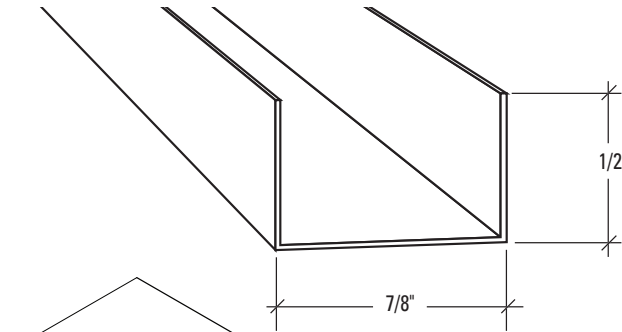

S-176

Jamb Track, Aluminum
Available in White
and Mill Finish,
14 ft Stock Length

S-177

Header Track, Aluminum
Available in White
and Mill Finish,
12 ft Stock Length

S-178

Aluminum Sill Track
Available in Mill Finish,
12 ft Stock Length

S-179

Header Track, White Vinyl
12 ft Stock Length

S-180

Jamb Track, White Vinyl
14 ft Stock Length

S-181

Meeting Rail/Joiner, White Vinyl
8 ft Stock Length

S-182

Meeting Rail/Joiner, Aluminum
Available in White & Mill Finish
13'4" Stock Length

SP5

Slimline Screen Frame

STOCK LENGTH

13-1/2 feet
12-1/2 feet

*Uses S-618 Corner

SP6

Heavy Duty Screen Frame

STOCK LENGTH

13-1/2 feet
12-1/2 feet

*Uses S-617 Corner

SP7

Slimline Screen Frame

STOCK LENGTH

13-1/2 feet

*Uses S-618 Corner

S-600P5 or S-600P6