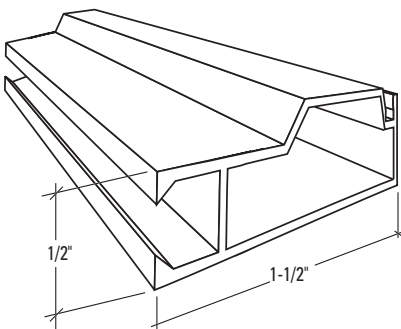

S-179

Header Track, White Vinyl
12 ft Stock Length

S-180

Jamb Track, White Vinyl
14 ft Stock Length

S-181

Meeting Rail/Joiner, White Vinyl
8 ft Stock Length

S-182

Meeting Rail/Joiner, Aluminum
Available in White & Mill Finish
13'4" Stock Length

SP5

Slimline Screen Frame

STOCK LENGTH

13-1/2 feet
12-1/2 feet

*Uses S-618 Corner

SP6

Heavy Duty Screen Frame

STOCK LENGTH

13-1/2 feet
12-1/2 feet

*Uses S-617 Corner

SP7

Slimline Screen Frame

STOCK LENGTH

13-1/2 feet

*Uses S-618 Corner

S-600P5 or S-600P6