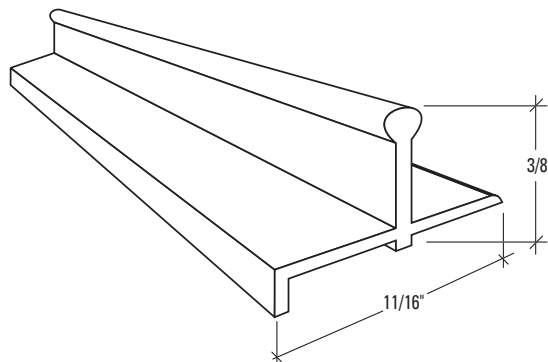

S-176

Jamb Track, Aluminum
Available in White
and Mill Finish,
14 ft Stock Length

S-177

Header Track, Aluminum
Available in White
and Mill Finish,
12 ft Stock Length

S-178

Aluminum Sill Track
Available in Mill Finish,
12 ft Stock Length

S-179

Header Track, White Vinyl
12 ft Stock Length

S-180

Jamb Track, White Vinyl
14 ft Stock Length

S-181

Meeting Rail/Joiner, White Vinyl
8 ft Stock Length

S-182

Meeting Rail/Joiner, Aluminum
Available in White & Mill Finish
13'4" Stock Length

SP5

Slimline Screen Frame

STOCK LENGTH

13-1/2 feet
12-1/2 feet

*Uses S-618 Corner

SP6

Heavy Duty Screen Frame

STOCK LENGTH

13-1/2 feet
12-1/2 feet

*Uses S-617 Corner

SP7

Slimline Screen Frame

STOCK LENGTH

13-1/2 feet

*Uses S-618 Corner

S-600P5 or S-600P6