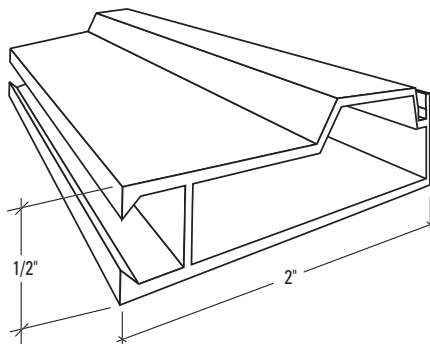

S-176

Jamb Track, Aluminum
Available in White
and Mill Finish,
14 ft Stock Length

S-177

Header Track, Aluminum
Available in White
and Mill Finish,
12 ft Stock Length

S-178

Aluminum Sill Track
Available in Mill Finish,
12 ft Stock Length

S-179

Header Track, White Vinyl
12 ft Stock Length

S-180

Jamb Track, White Vinyl
14 ft Stock Length

S-181

Meeting Rail/Joiner, White Vinyl
8 ft Stock Length

S-182

Meeting Rail/Joiner, Aluminum
Available in White & Mill Finish
13'4" Stock Length

SP5

Slimline Screen Frame

STOCK LENGTH

13-1/2 feet
12-1/2 feet

*Uses S-618 Corner

SP6

Heavy Duty Screen Frame

STOCK LENGTH

13-1/2 feet
12-1/2 feet

*Uses S-617 Corner

SP7

Slimline Screen Frame

STOCK LENGTH

13-1/2 feet

*Uses S-618 Corner

S-600P5 or S-600P6