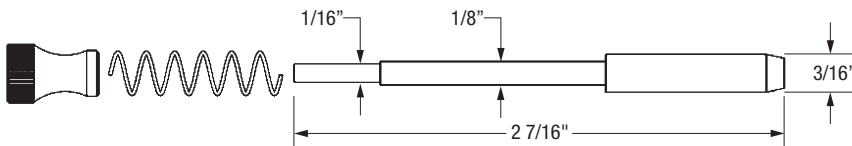

Flexible Vinyl Bug Strips

S-610

Bug Strip Vinyl
7 ft Stock Length Available in Black or White
100" Length Available in Black Only

S-613

Bug Strip Black Vinyl
500 ft Roll

S-622

Spring Bolt Assembly For SP5 Patio Door
Screen With Metal Head, Metal Shaft