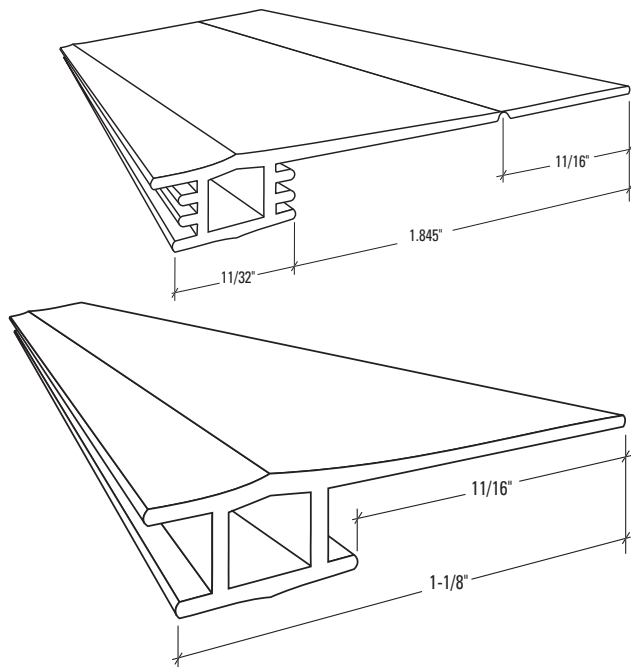

Flexible Vinyl Bug Strips

S-610

Bug Strip Vinyl
7 ft Stock Length Available in Black or White
100" Length Available in Black Only

S-613

Bug Strip Black Vinyl
500 ft Roll