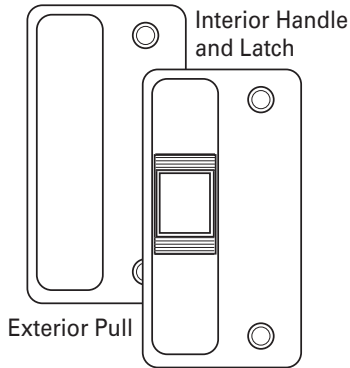

13-1/2 feet
12-1/2 feet

*Uses S-617 Corner

SP7

Slimline Screen Frame

STOCK LENGTH

13-1/2 feet

*Uses S-618 Corner

S-600P5 or S-600P6

Replacement Lock Sets
Includes Exterior Pull, Interior
Locking Handle with Slide and
Strike, Keeper and Screws
S-600-P5 - SP5 Doors
S-600-P6 - SP6 Doors

Specify Colour - Black or White
Specify Keeper - 5/8" or 7/16"