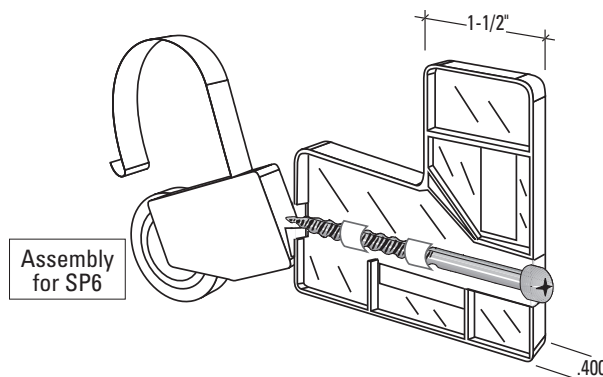

Flexible Vinyl Bug Strips

S-610

Bug Strip Vinyl
7 ft Stock Length Available in Black or White
100" Length Available in Black Only

S-613

Bug Strip Black Vinyl
500 ft Roll

S-622

Spring Bolt Assembly For SP5 Patio Door
Screen With Metal Head, Metal Shaft