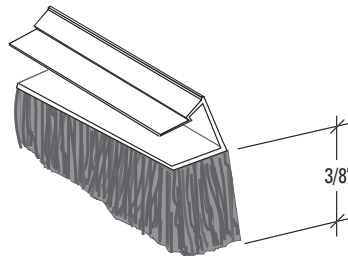

Latch Strike

Keeper and Screws

Keeper and Screws Only
S-608 - 5/8" (for SP6 Doors)
S-608-438 - 7/16" (for SP5 Doors)

S-601

Replacement Lock Set for SP7
Includes Exterior Pull, Interior
Locking Handle Keeper and
Screws - Specify Color -
Black or White

Deluxe Fur Pile Bug Strips

S-611

Deluxe Bug Strip
Available in White Extrusion
with Grey Pile
(84" Length)

S-612

Deluxe Bug Strip
Available in Black
(84" Length)

S-619

Deluxe Bug Strip
Available in White
(84" Length)