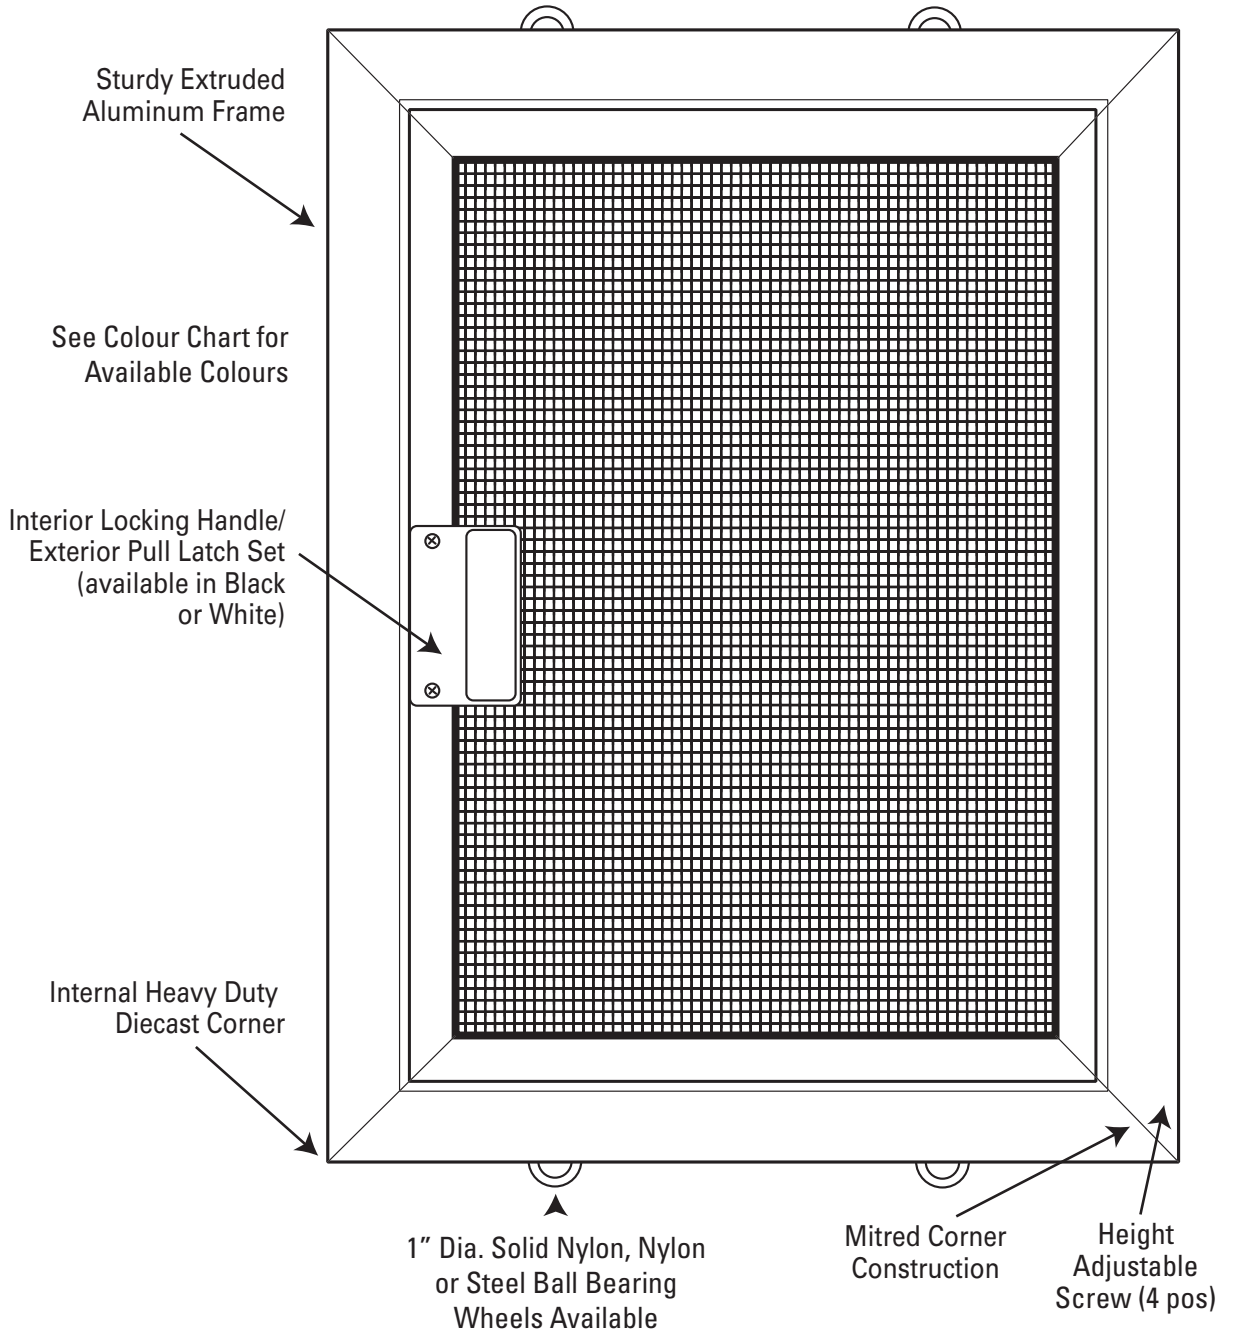

SP5 - 1 1/2" x 1/2" Profile

SP6 - 2" x 1/2" Profile

SP7 - 1 1/2" x 1/2" Profile

Extruded Frame Patio Door Screens

CHOICE OF MESH

- Black or Grey Fibreglass
- Bright or Black Aluminum
- Stainless Steel
- Pet Mesh

CHOICE OF BUG STRIP

- Flexible Vinyl (S-610, S-613)
- Deluxe Fur Pile (S-611, S-612, S-619)

Frame Designs Allow for Reversibility (left or right rolling)

*Also Available - Knock Down